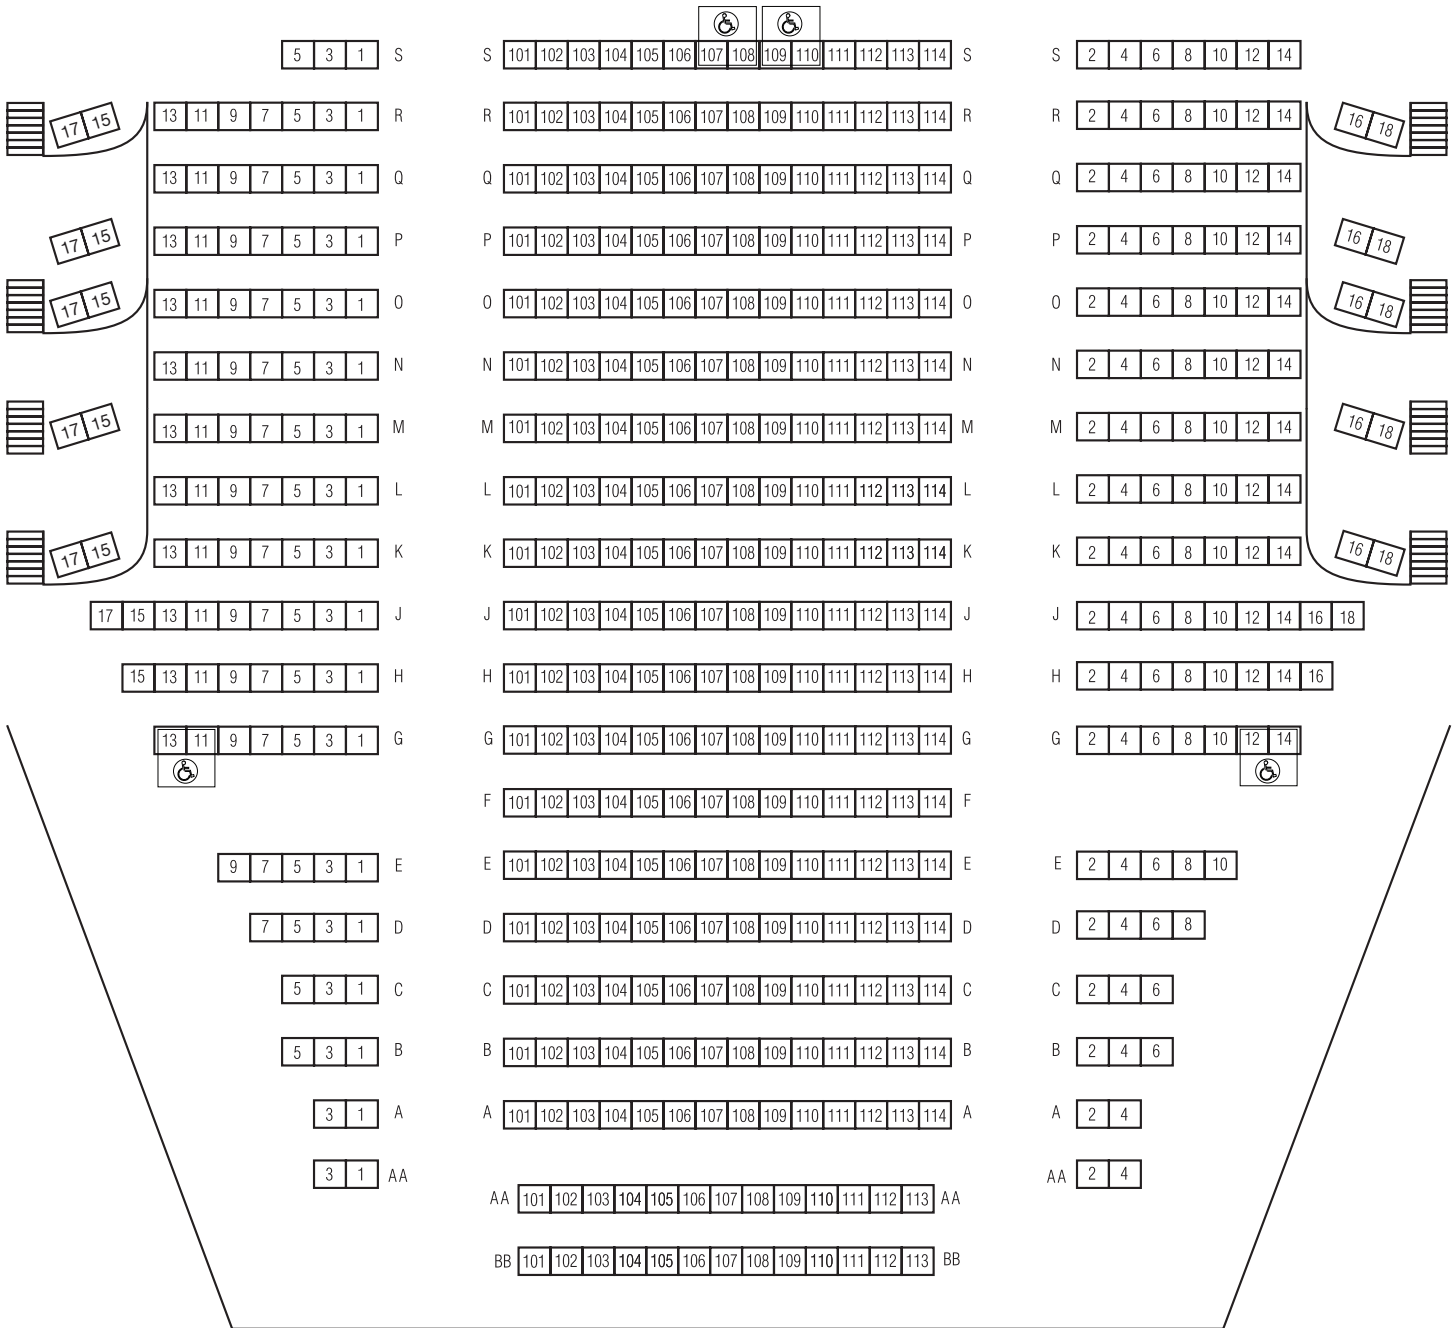

Corbet Theatre Seating Chart

STAGE