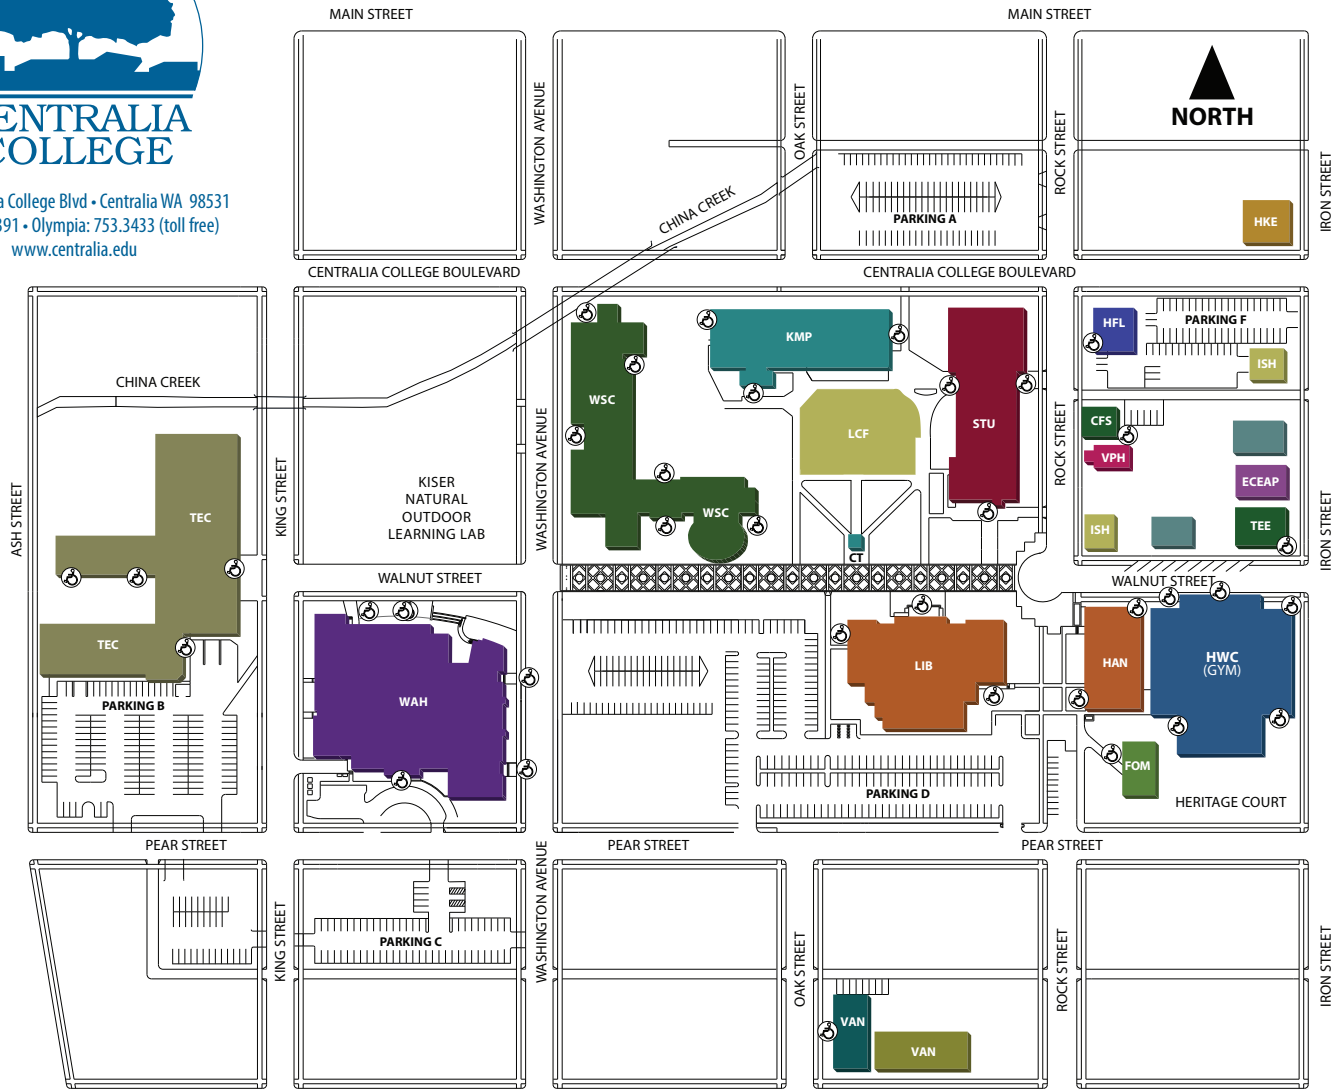

# CENTRALIA COLLEGE CAMPUS MAP

- CHILD & FAMILY STUDIES PROGRAM** ..... CFS
- CLOCKTOWER** ..... CT
- EARLY CHILDHOOD EDUCATION** ..... ECEAP
- FACILITIES OPERATIONS MAINTENANCE** ..... FOM
- HANKE HOUSE** ..... HKE
  - Alumni Office
  - College Relations
  - Foundation
- HANSON ADMINISTRATION BUILDING** ..... HAN
  - Accounting (Operations)
  - Administration
  - Business Office (Operations)
  - Board Room
  - Human Resources
  - President
  - VP of Finance/Administration
  - VP of Human Resources and Legal Affairs
- HEALTH & WELLNESS CENTER** ..... HWC
  - Michael Smith Gymnasium
  - Sports Hall of Fame
  - Sports Programs
- HOME AND FAMILY LIFE** ..... HFL
- INTERNATIONAL STUDENT HOUSING** ..... ISH
- KEMP HALL** ..... KMP
  - Electronics, Robotics, Automation
  - Social Science
  - Veterans Center
  - WorkFirst/Worker Retraining Intake Center
  - WorkFirst Resource Center

- Dean of Workforce Education
- Diesel Technology
- Printing & Duplicating
- Receiving
- Small Business Management
- Welding Technology
- T.E.E.N. PROGRAM** ..... TEE
- VAN PROOYEN CHILD DEVELOPMENT** ..... VAN
- VISITING PROFESSOR HOUSE** ..... VPH
- WALTON SCIENCE CENTER** ..... WSC
  - Astronomy Deck
  - Bachelor's Programs
  - Greenhouse
  - Instruction Office
  - Nursing
  - Science Programs
  - VP of Instruction
- WASHINGTON HALL** ..... WAH
  - Accounting (Instruction)
  - Art
  - Business (Instruction)
  - Computer Labs (Instructional)
  - Computer Services
  - Corbet Theatre
  - Dramatic Arts
  - Media Studies
  - Music
  - Veterans Center
  - Wickstrom Studio Theatre