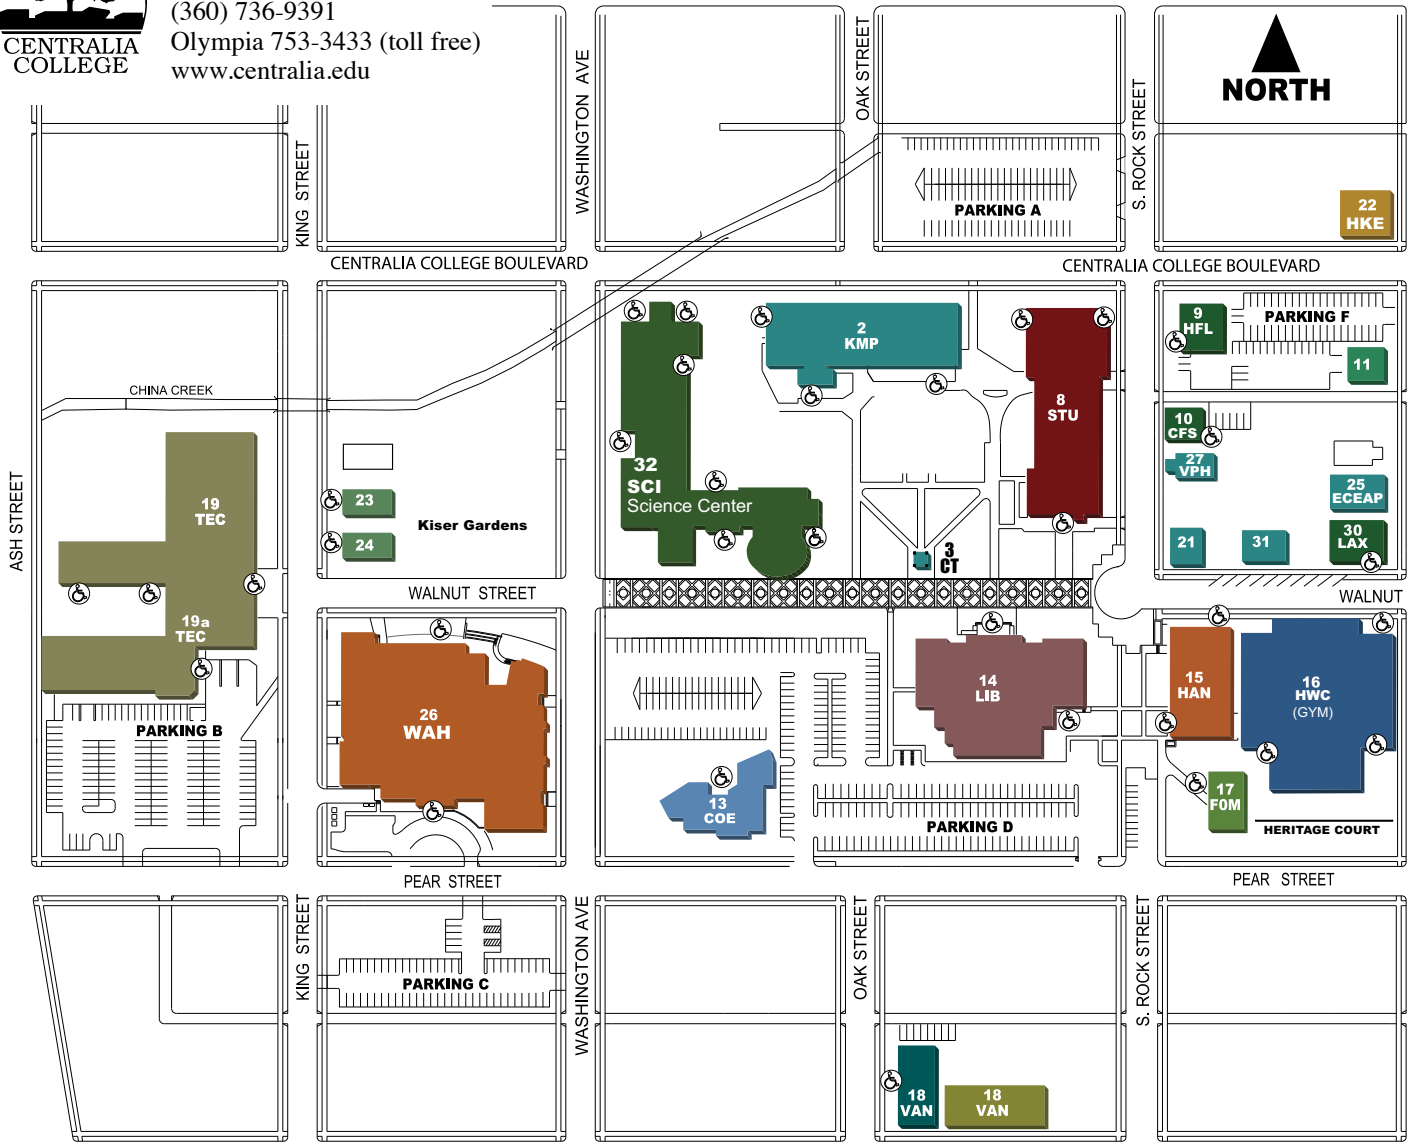

600 Centralia College Blvd
 Centralia WA 98531
 (360) 736-9391
 Olympia 753-3433 (toll free)
 www.centralia.edu

Centralia College Campus Map

NAME	BUILDING NO.	NAME	BUILDING NO.	NAME	BUILDING NO.
Accounting (Instruction)	WAH 26	Dean of Professional/Tech Instruction	TEC 19	Registration	STU 8
Accounting (Operations)	HAN 15	Diesel Technology	TEC 19	Research & External Funding	HAN 15
Administration	HAN 15	Dramatic Arts	WAH 26	SCIENCE CENTER	SCI 32
Admission and Records Services	STU 8	Early Childhood Education (ECEAP)	25	SECURITY	31
Alumni Office	HKE 22	Educational Talent Search	STU 8	Small Business Management	TEC 19
Art	WAH 26	Enrollment Services	STU 8	Social Science	KMP 2
Assessment & Testing	LIB 14	Facilities Operations/Maintenance	FOM 17	Sports Programs	HWC 16
Board Room	HAN 15	Financial Aid/Student Employment	STU 8	Student Activities & Admissions Team	STU 8
Bookstore	STU 8	Foundation	HKE 22	STUDENT CENTER	STU 8
Business (Instruction)	WAH 26	Gymnasium	HWC 16	Student Employment	STU 8
Business Occupations	WAH 26	HAN HOUSE	HKE 22	Student Government	STU 8
Business Development Center	TEC 19	HANSON ADMINISTRATION BUILDING	HAN 15	Student Life	STU 8
Business Office (Operations)	HAN 15	HEALTH SCIENCE ANNEX	HSA 13	Student Support Services	STU 8
Cafeteria	STU 8	HEALTH & WELLNESS CENTER	HWC 16	TECHNOLOGY CENTER	TEC 19
Career Center	STU 8	Human Resources	HAN 15	T.E.E.N. Offices	KNG 23
Cashier	STU 8	Instruction Office	SCI 32	T.E.E.N. Classroom	KNG 24
Center of Excellence	COE 13	International Student Housing	11, 21	Veterans' Services	STU 8
Center for Disability Services	STU 8	Journalism	WAH 26	Visiting Professor House	27
Central Services	TEC 19a	KEMP HALL	KMP 2	WorkFirst/Worker Retraining Intake Center	KMP 2
CHILD & FAMILY STUDIES PROGRAM	CFS 10	KIRK LIBRARY	LIB 14	VP of Finance/Administration	HAN 15
CHILD DEVELOPMENT CENTER	VAN 18	LABORATORY ANNEX	LAX 30	VP of Instruction	SCI 32
Civil Engineering Technology	TEC 19	Media Studies	WAH 26	VP of Student Services	STU 8
CLOCKTOWER	CT 3	Music	WAH 26	WASHINGTON HALL	WAH 26
College Relations	HKE 22	Nursing	SCI 32	Welding Technology	TEC 19
Computer Lab (General Use)	LIB 14	Parent Education/ECE Classroom	HFL 9	Wickstrom Studio Theatre	WAH 26
Computer Labs (Instructional)	WAH 26	Phoenix Center	LIB 14	E.C.E.A.P. Program	IRN 25
Computer Services	WAH 26	President	HAN 15	WorkFirst Resource Center	KMP 2
Corbet Theatre	WAH 26	Printing & Duplicating	TEC 19		
Counseling/Career Center	STU 8	Receiving	TEC 19		