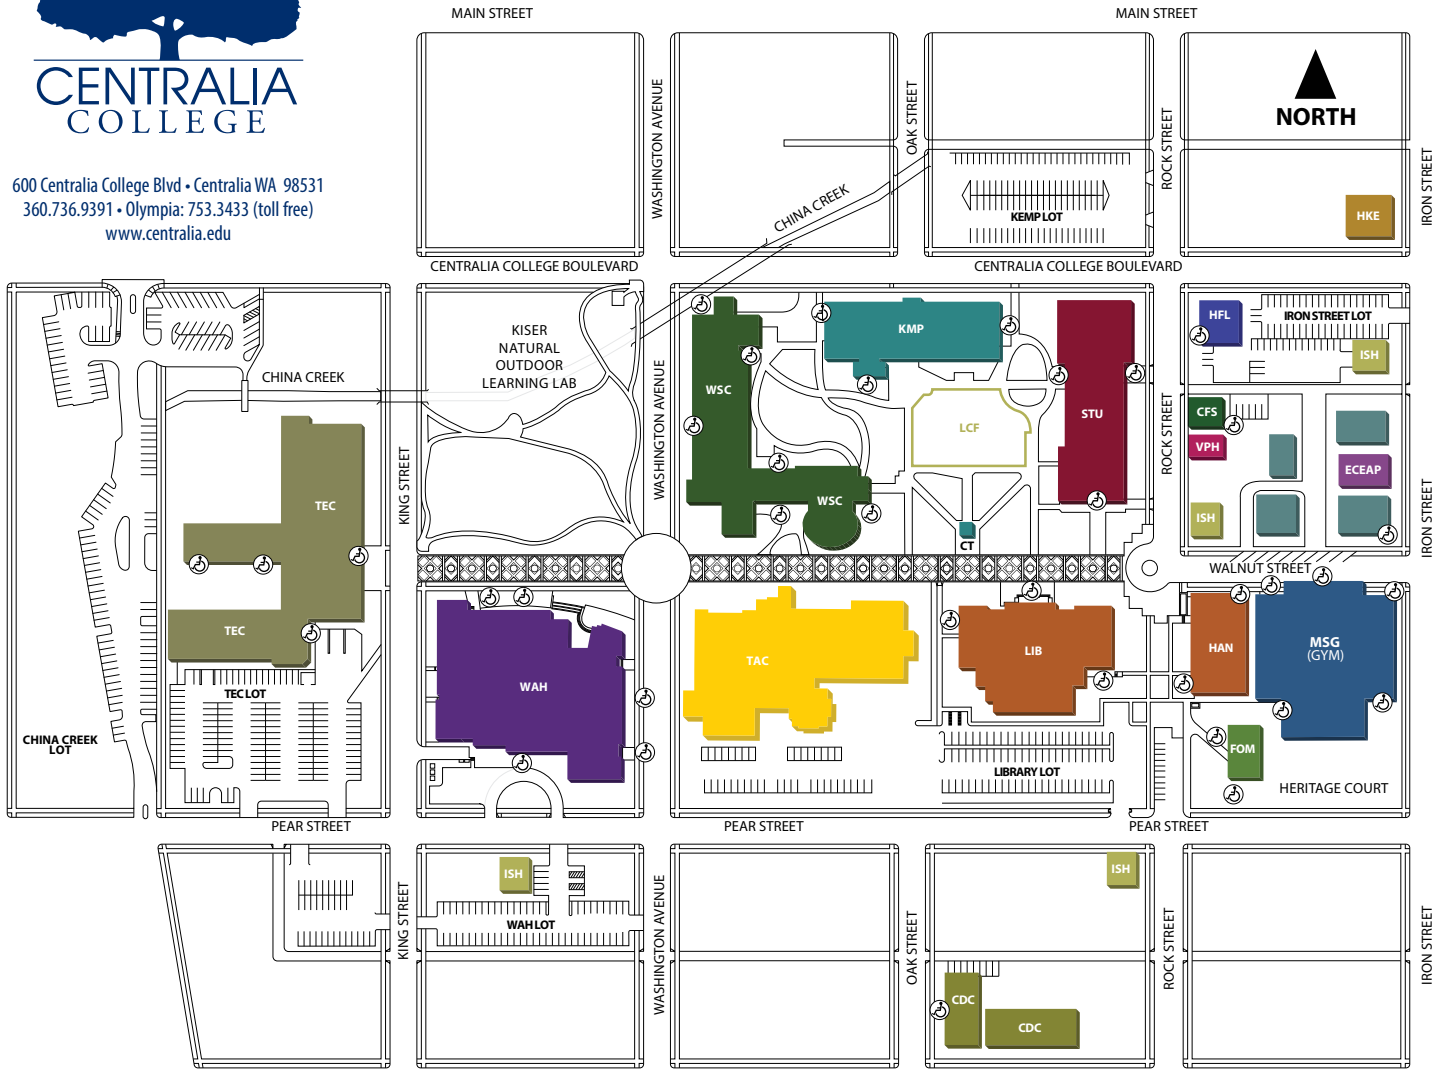

600 Centralia College Blvd • Centralia WA 98531
360.736.9391 • Olympia: 753.3433 (toll free)
www.centralia.edu