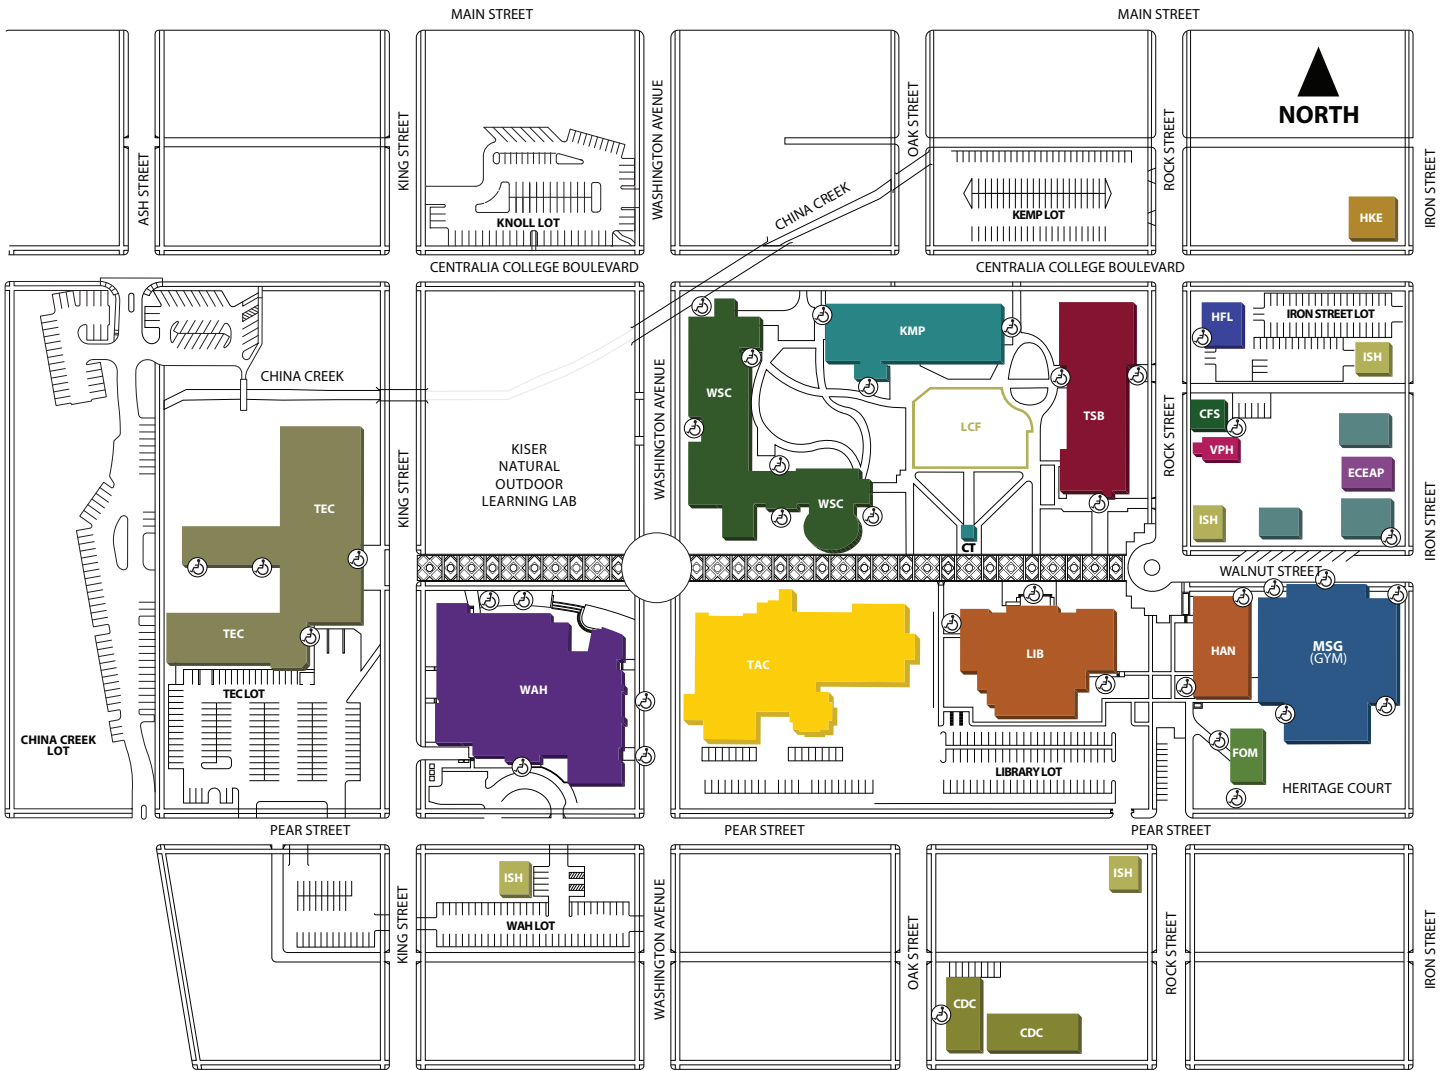

# CENTRALIA COLLEGE CAMPUS MAP

- CHILD & FAMILY STUDIES PROGRAM** ..... CFS
- CLOCKTOWER** ..... CT
- EARLY CHILDHOOD EDUCATION** ..... ECEAP
- FACILITIES OPERATIONS MAINTENANCE** ..... FOM
- HANKE HOUSE** ..... HKE
  - Alumni Office
  - College Relations
  - Foundation
- HANSON ADMINISTRATION BUILDING** ..... HAN
  - Accounting (Operations)
  - Administration
  - Business Office (Operations)
  - Board Room
  - Human Resources
  - President
  - VP of Finance/Administration
  - VP of Human Resources and Legal Affairs
- HOME AND FAMILY LIFE** ..... HFL
- INTERNATIONAL STUDENT HOUSING** ..... ISH
- KEMP HALL** ..... KMP
  - Electronics, Robotics, Automation
  - Social Science
  - Veterans Center
  - WorkFirst/Worker Retraining Intake Center
  - WorkFirst Resource Center
- KIRK LIBRARY** ..... LIB
  - Assessment & Testing
  - Computer Lab (General Use)
  - GED
  - eLearning
  - Odegaard Phoenix Center

- LITTEL COMMENCEMENT FIELD** ..... LCF
- MICHAEL SMITH GYMNASIUM** ..... MSG
  - Sports Hall of Fame
  - Sports Programs
- TECHNOLOGY CENTER** ..... TEC
  - Central Services
  - Civil Engineering Technology
  - Criminal Justice
  - Dean of Workforce Education
  - Diesel Technology
  - Printing & Duplicating
  - Receiving
  - Small Business Management
  - Welding Technology
- TRANSALTA COMMONS** ..... TAC
  - Admission and Records
  - Bookstore
  - Cafeteria
  - Career Center
  - Cashier
  - Disability Services
  - Counseling/Career Center
  - Enrollment Services
  - Financial Aid
  - Information Desk
  - Student Activities Team
  - Student Government
  - Student Job Center
  - Student Life and Involvement Center
  - Student Support Services
  - Talent Search/TRIO
  - Veterans' Services