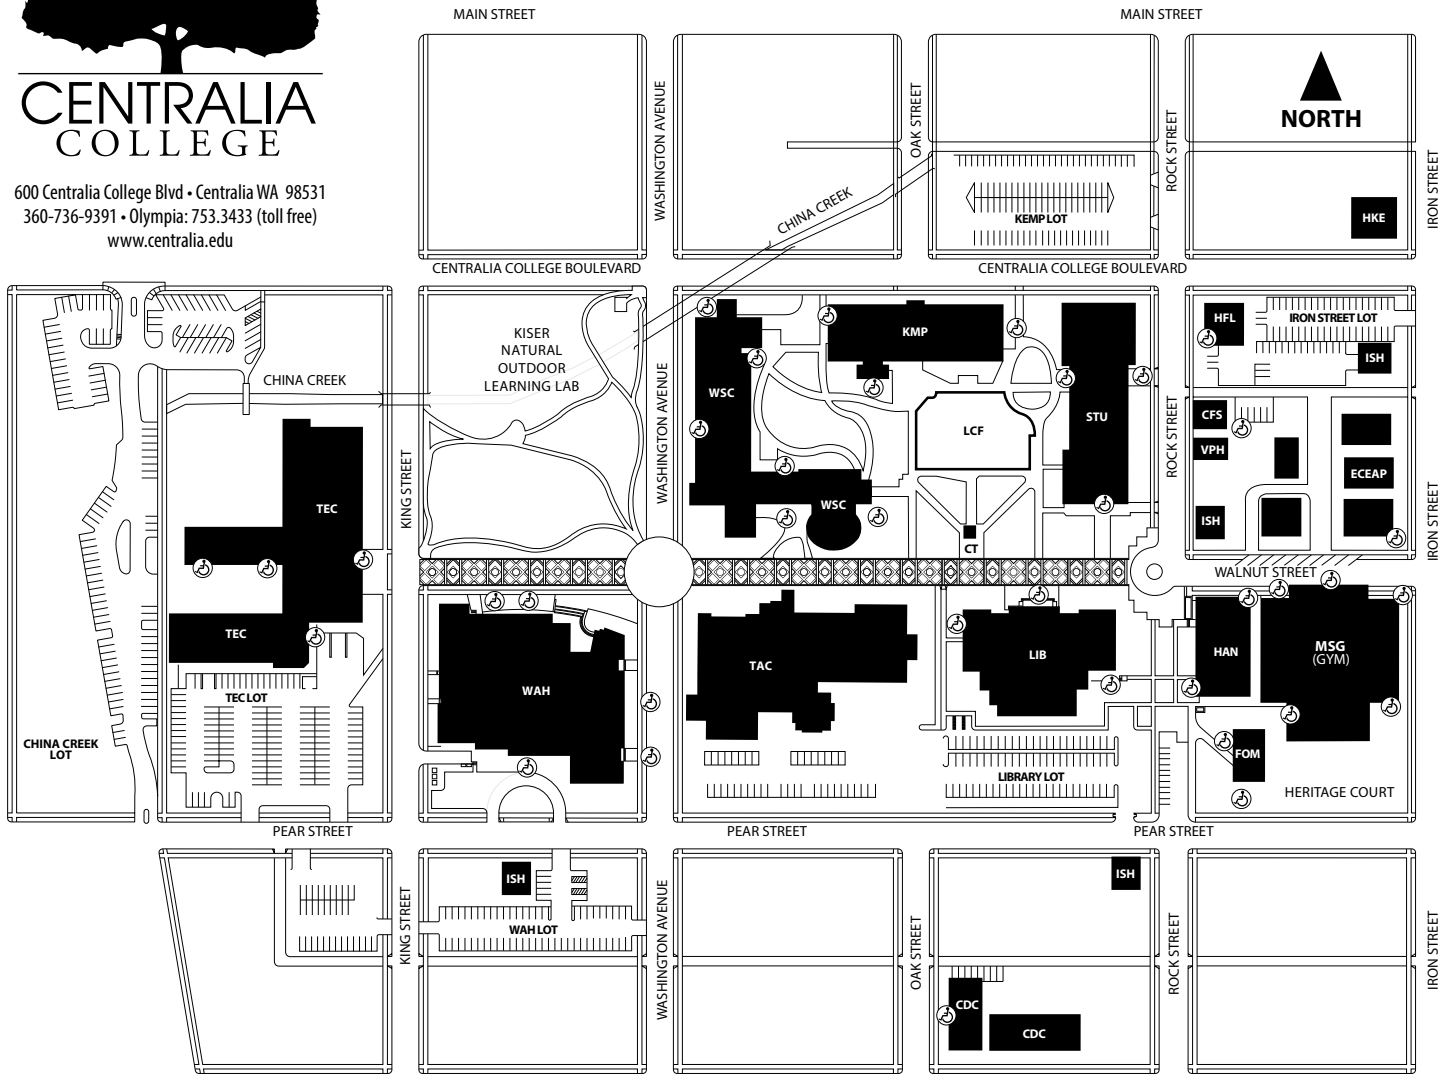

600 Centralia College Blvd • Centralia WA 98531
360-736-9391 • Olympia: 753.3433 (toll free)
www.centralia.edu

CENTRALIA COLLEGE CAMPUS MAP

- CHILD & FAMILY STUDIES PROGRAM** CFS
- CLOCKTOWER** CT
- EARLY CHILDHOOD EDUCATION** ECEAP
- FACILITIES OPERATIONS MAINTENANCE** FOM
- HANKE HOUSE** HKE
 - Alumni Office
 - College Relations
 - Foundation
- HANSON ADMINISTRATION BUILDING** HAN
 - Accounting (Operations)
 - Administration
 - Business Office (Operations)
 - Board Room
 - Human Resources
 - President
 - VP of Finance/Administration
 - VP of Human Resources and Legal Affairs
- HOME AND FAMILY LIFE** HFL
- INTERNATIONAL STUDENT HOUSING** ISH
- KEMP HALL** KMP
 - Electronics, Robotics, Automation
 - Social Science
 - Veterans Center
 - WorkFirst/Worker Retraining Intake Center
 - WorkFirst Resource Center
- KIRK LIBRARY** LIB
 - Assessment & Testing
 - Computer Lab (General Use)
 - GED