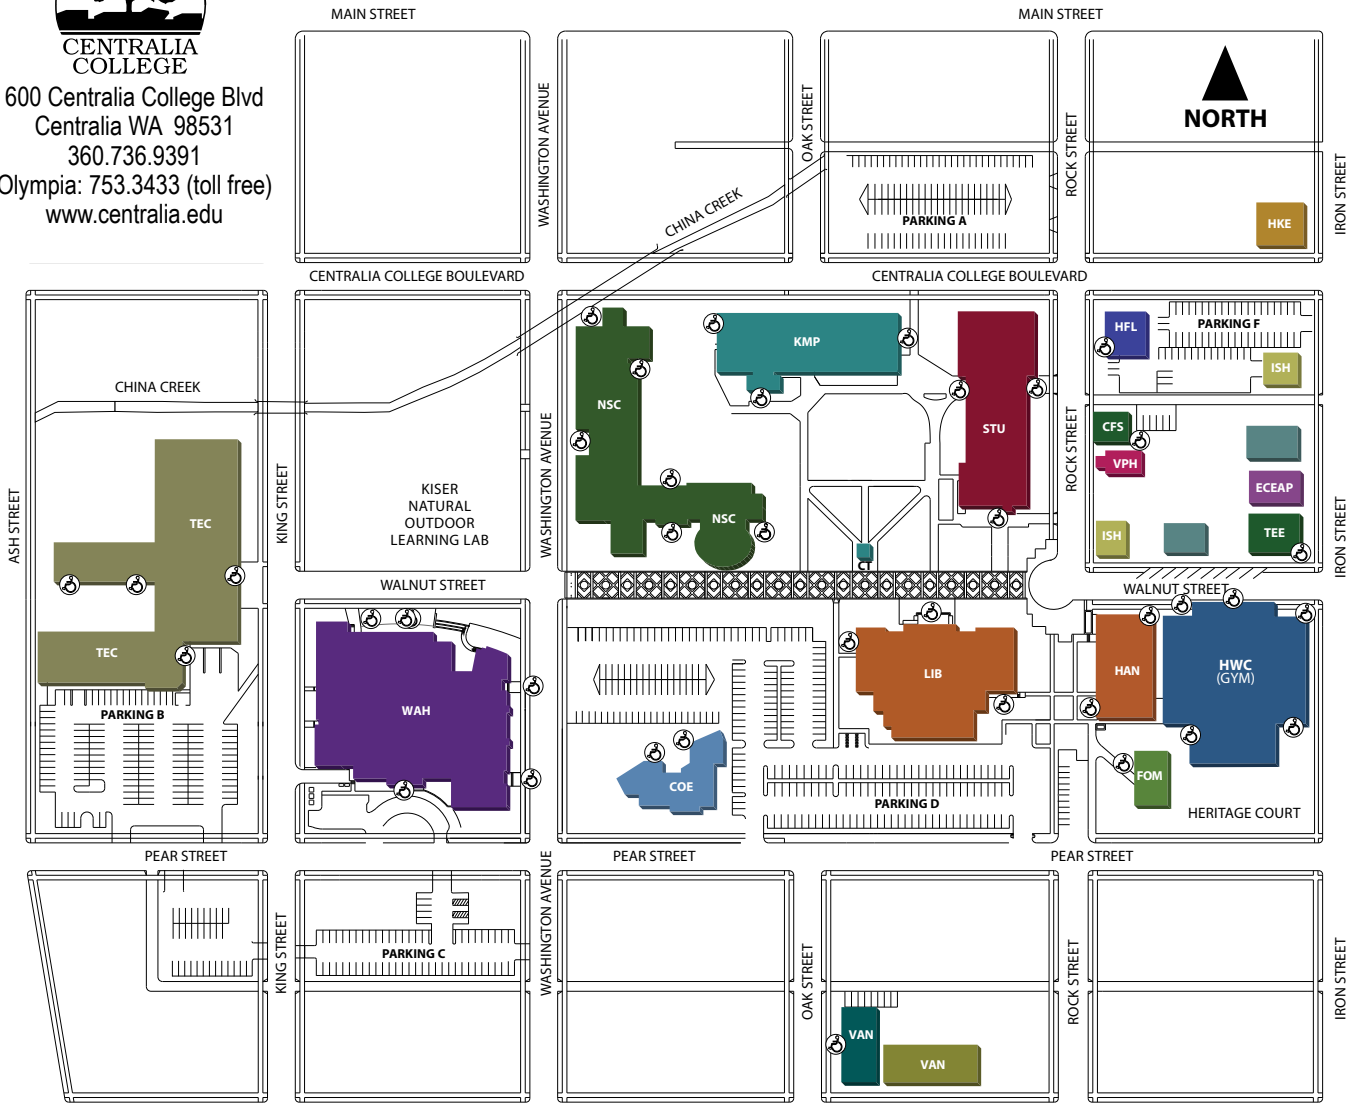

# Centralia College Campus Map

600 Centralia College Blvd  
 Centralia WA 98531  
 360.736.9391  
 Olympia: 753.3433 (toll free)  
 www.centralia.edu

<b>CHILD &amp; FAMILY STUDIES PROGRAM</b> .....	<b>CFS</b>
<b>CLOCKTOWER</b> .....	<b>CT</b>
<b>EARLY CHILDHOOD EDUCATION</b> .....	<b>ECEAP</b>
<b>FACILITIES OPERATIONS MAINTENANCE</b> .....	<b>FOM</b>
<b>HANKE HOUSE</b> .....	<b>HKE</b>
Alumni Office.....	HKE
College Relations.....	HKE
Foundation.....	HKE
<b>HANSON ADMINISTRATION BUILDING</b> .....	<b>HAN</b>
Accounting (Operations).....	HAN
Administration.....	HAN
Business Office (Operations).....	HAN
Board Room.....	HAN
Human Resources.....	HAN
President.....	HAN
Research & External Funding.....	HAN
VP of Finance/Administration.....	HAN
VP of Human Resources.....	HAN
<b>CENTER OF EXCELLENCE</b> .....	<b>COE</b>
Energy Technology.....	COE
<b>HEALTH &amp; WELLNESS CENTER</b> .....	<b>HWC</b>
Gymnasium.....	HWC
Sports Hall of Fame.....	HWC
Sports Programs.....	HWC
<b>HOME AND FAMILY LIFE</b> .....	<b>HFL</b>
<b>INTERNATIONAL STUDENT HOUSING</b> .....	<b>ISH</b>
<b>KEMP HALL</b> .....	<b>KMP</b>
Electronics, Robotics, Automation.....	KMP
Social Science.....	KMP
WorkFirst/Worker Retraining Intake Center.....	KMP
WorkFirst Resource Center.....	KMP