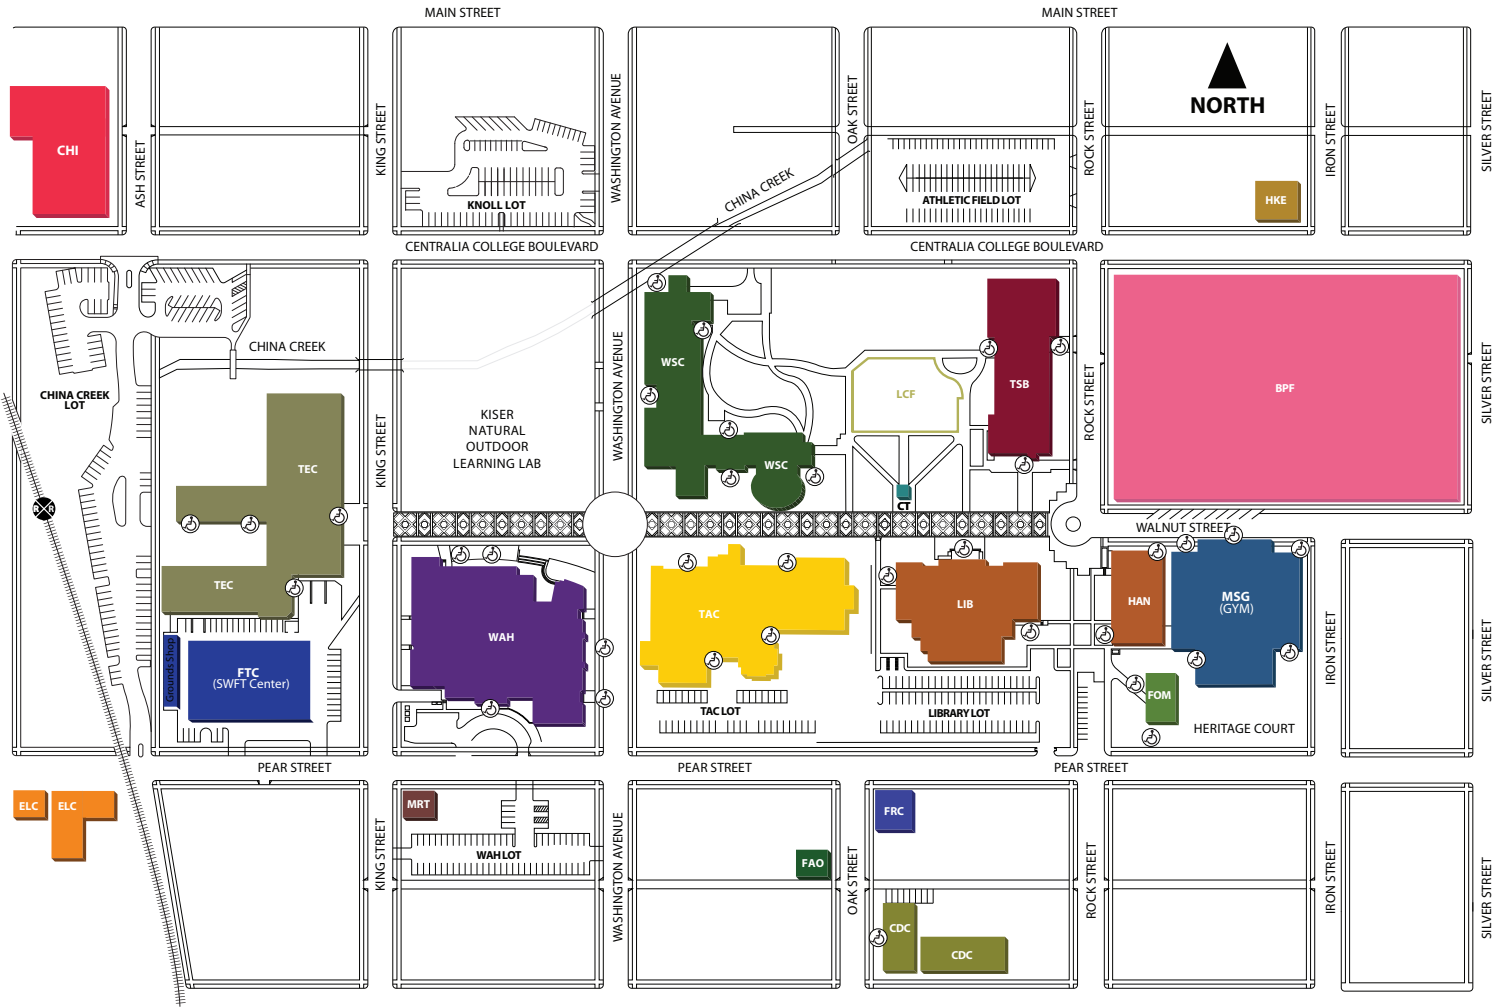

CENTRALIA COLLEGE CAMPUS MAP

- BOB PETERS FIELD** **BPF**
- CLOCKTOWER** **CT**
- CHI** **CHI Student Housing**
- EARLY LEARNING ADMINISTRATION** **ELA**
- EARLY LEARNING CENTER ECEAP** **ELC**
- FACILITIES OPERATIONS MAINTENANCE** **FOM**
- FAMILY ADMINISTRATION OFFICE** **FAO**
- FAMILY RESOURCE CENTER** **FRC**
- HANKE HOUSE** **HKE**
- College Relations
- Foundation/Alumni Office
- HANSON ADMINISTRATION BUILDING** **HAN**
- Business Office (Operations)
- Board Room
- Human Resources
- President
- VP of Finance & Administration
- VP of Human Resources & Legal Affairs
- KIRK LIBRARY** **LIB**
- Testing Center
- Computer Lab (General Use)
- eLearning
- Veterans Center
- LITTEL COMMENCEMENT FIELD** **LCF**
- MERIT PROGRAM** **MRT**
- MICHAEL SMITH GYMNASIUM** **MSG**
- Sports Hall of Fame
- Sports Programs
- SOUTHWEST WASHINGTON FLEXIBLE TRAINING CENTER** **FTC**
- TECHNOLOGY CENTER** **TEC**
- Career & Technical Education

- VAN PROOYEN CHILD DEVELOPMENT** **CDC**
- Children's Lab School
- WALTON SCIENCE CENTER** **WSC**
- Astronomy Deck
- Dean of Arts/Sciences
- Dean of Instructional Programs
- Greenhouse
- Instruction Office
- Nursing
- Science Programs
- VP of Instruction
- WASHINGTON HALL** **WAH**
- Accounting (Instruction)
- Art
- Business (Instruction)
- Computer Labs (Instructional)
- Computer Services
- Corbet Theatre
- Criminal Justice
- Dramatic Arts
- Media Studies
- Music
- Wickstrom Studio Theatre